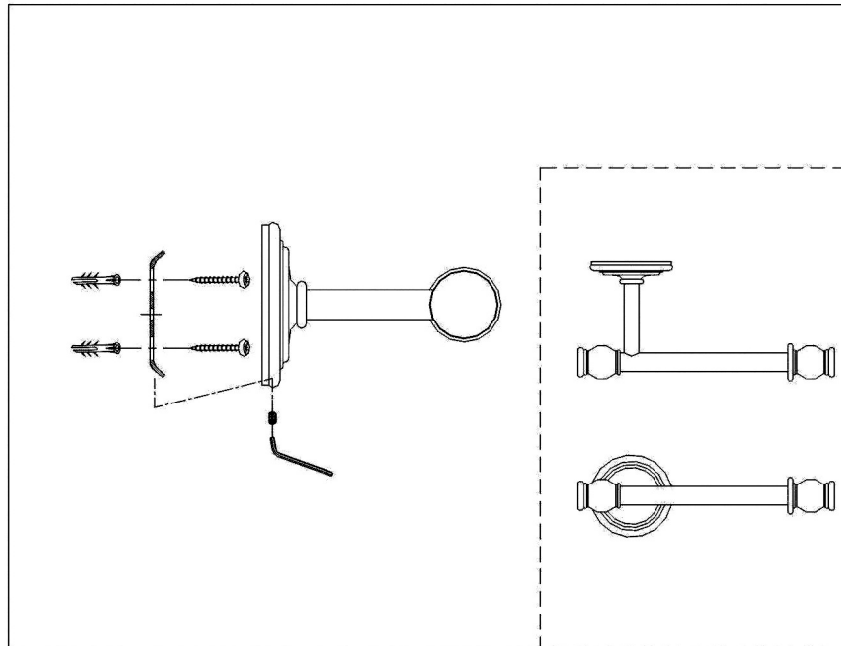

## INSTALLATION INSTRUCTIONS

1. Install the metal bracket onto the wall.
2. Attach and secure (by set screw using Allen key) the holder onto the wall bracket.

**Tissue Holder**

**TY FOBARE**  
*Bath Lighting & Accessories*